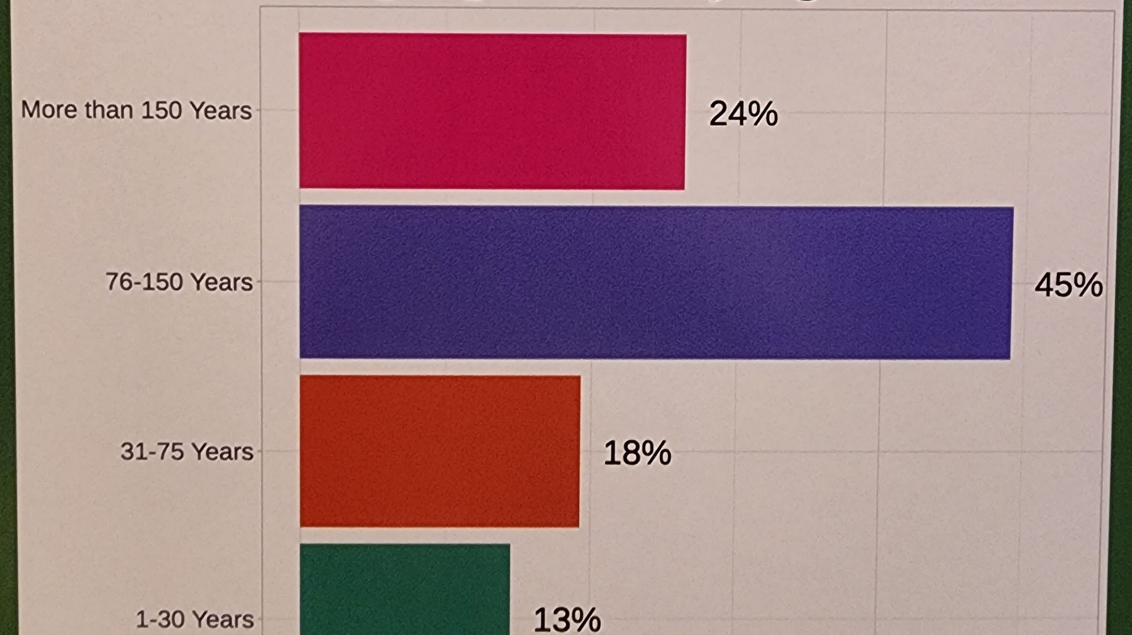

AROUND THE CHRISTIAN CHURCH (DOC) IN THE U.S. AND CANADA

- Number of Disciples congregations listed in the Yearbook for 2023

Listed Congregations

2,887

Congregations by Age