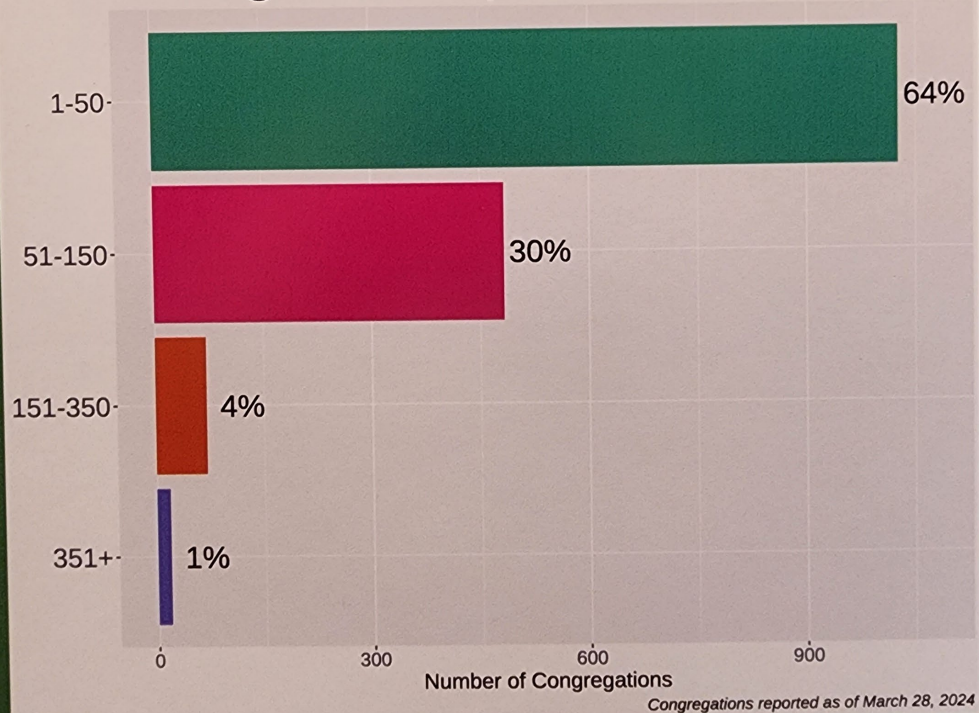

Listed Congregations
Reported

57%

AROUND THE CHRISTIAN CHURCH (DOC) IN THE U.S. AND CANADA

Average Worship Attendance

- It takes an average worship attendance of 100+ to afford a full-time pastor
- 78% of giving to congregations comes from those born before 1964 – what happens when those good stewards age out?